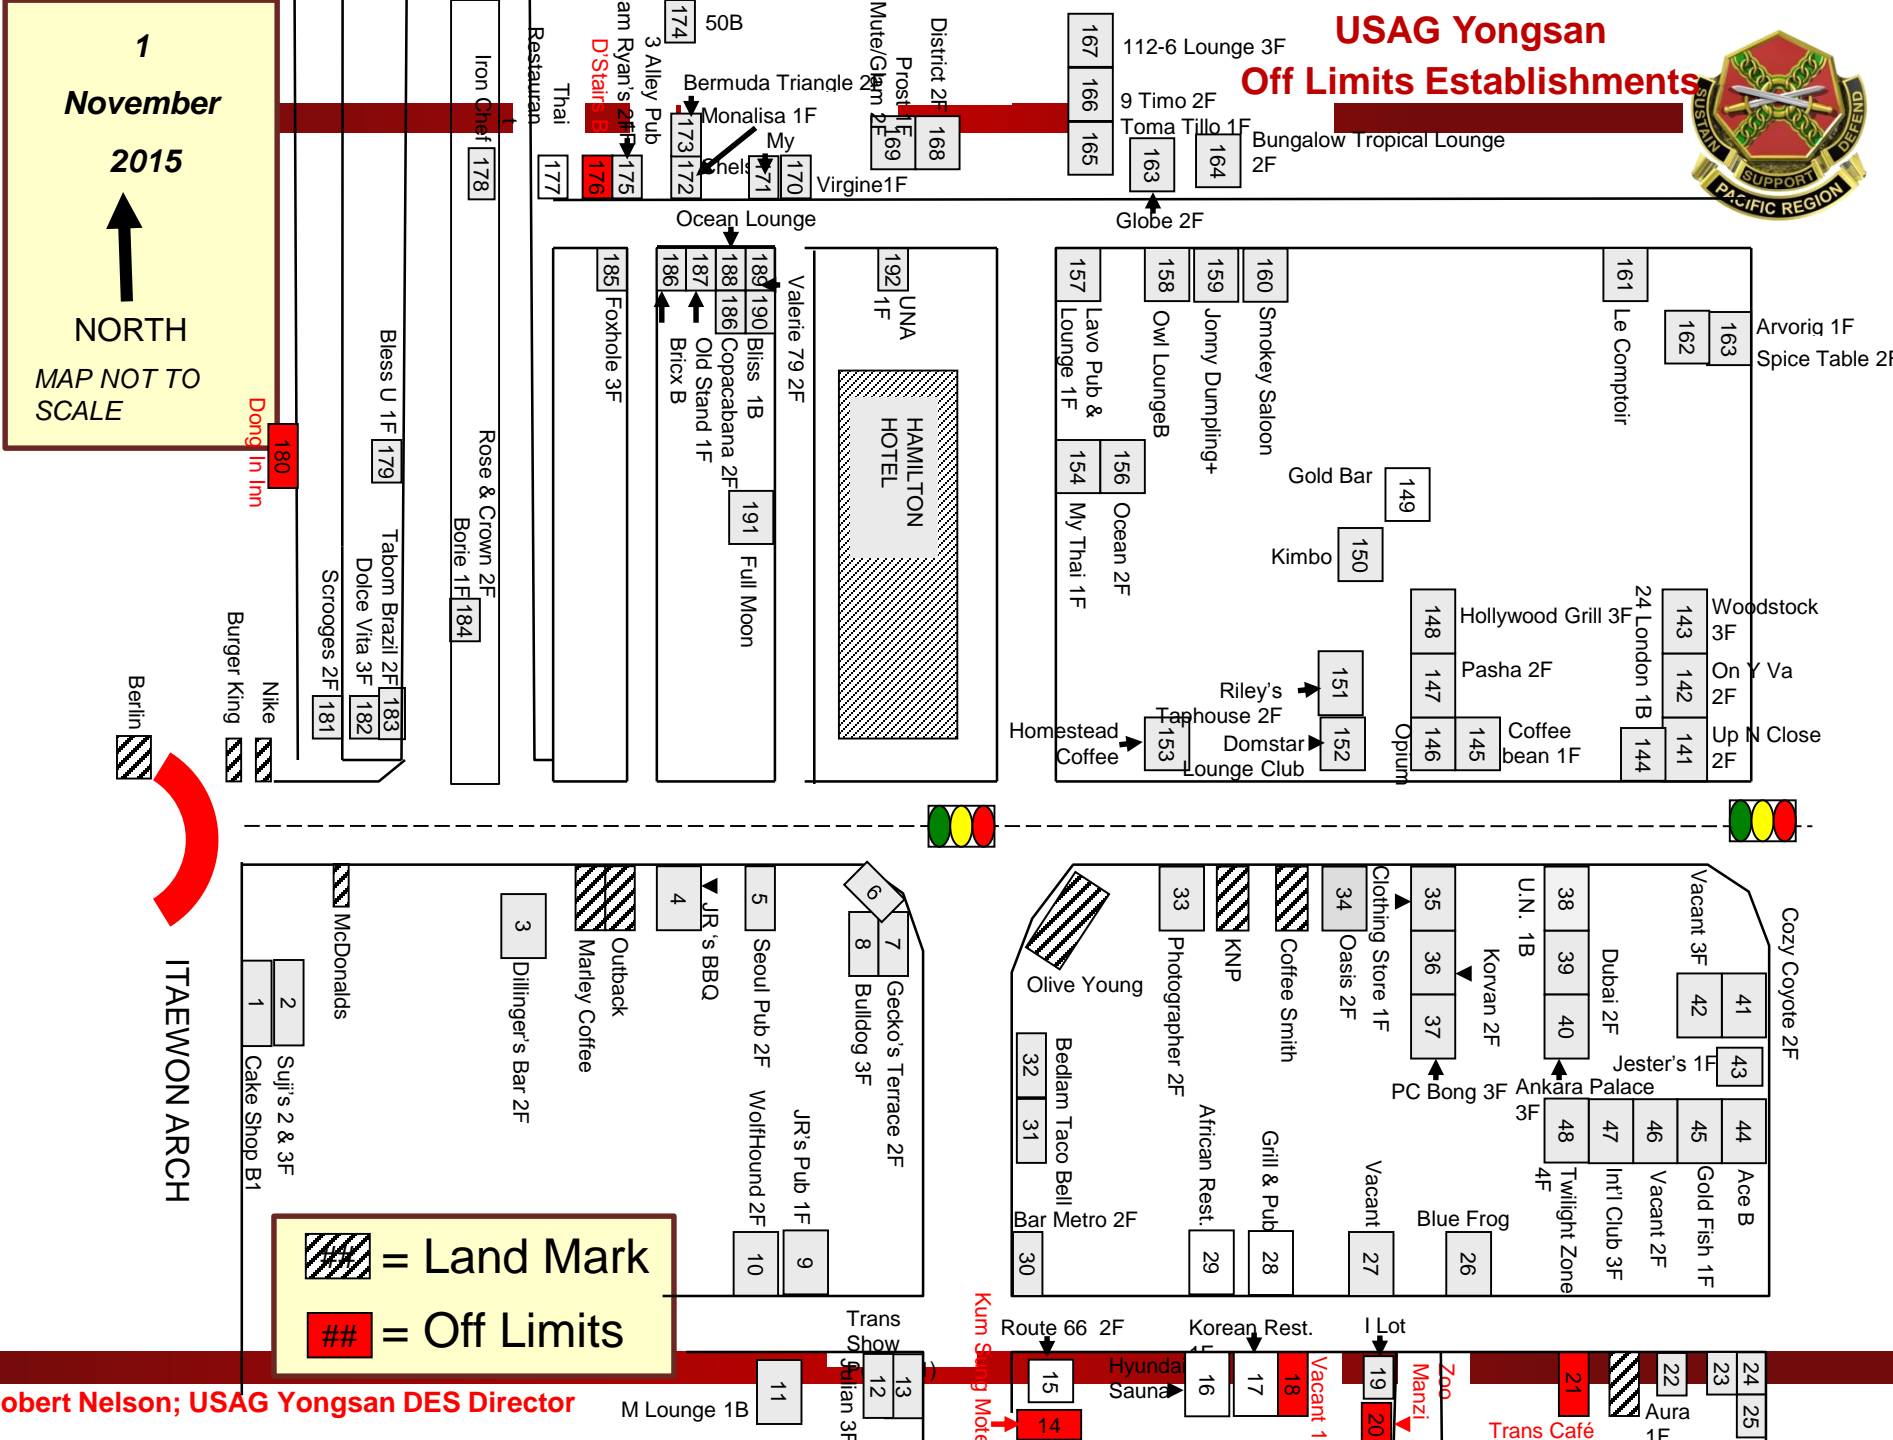

6

5

4

3

2

1

1 November 2015

MAP NOT TO SCALE

NORTH

1
November
2015
NORTH
MAP NOT TO SCALE

USAG Yongsan Off Limits Establishments

OSAN Off-Limits

by order of the 51 FW CC

- LUCKYS
- CREAM
- CAMELOT PUB
- 7 STAR
- HELIOS
- FEEL GOOD SPORTS MASSAGE
- ROSE MASSAGE PARLOR
- PRINCE SPORTS MASSAGE