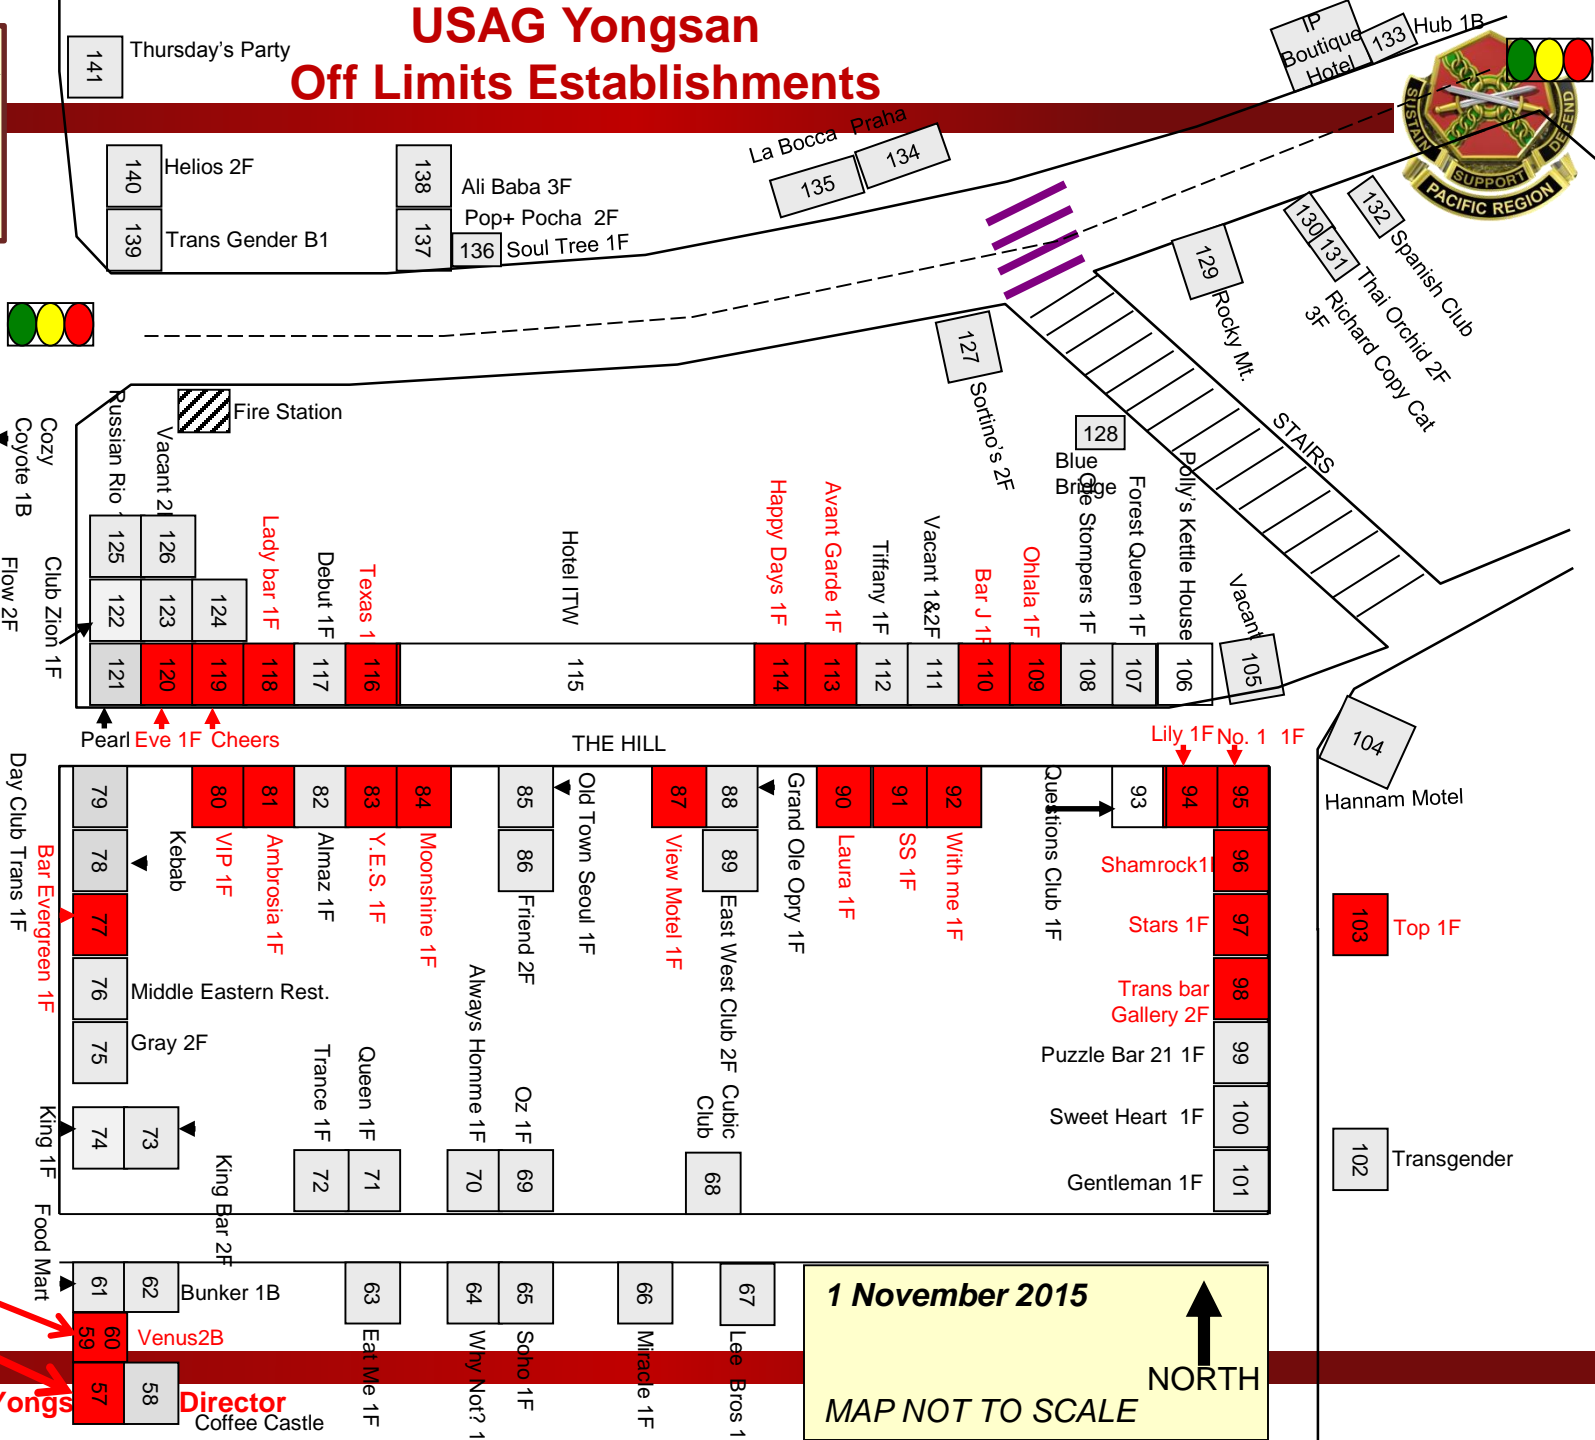

USAG Y OFF LIMITS

(As of 1 November 2015)

The following off-post establishments and areas are **off limits** by order of the USAG Y Commander:

OHLALA (No signs on BLDG) (#109)(P/HT-23OCT05)	LAURA (Formerly Joy) (#90)(PHT-06JUN07)	STARS (#97)(P/HT-09MAY05)	CANDY BAR (#57) (UAG – 20JUN14)	GLASS HOUSES MIA-RI STA AREA (P/HT) (SEUNGBUK-GU)
AMBROSIA (#81)(P/HT-16MAY03)	KUM SUNG MOTEL (#14)(FP-09MAY05)	VIEW HOTEL (#87)(P/HT-12MAR03)	CC Bar (#59) (P/HT – 20JUN14)	
APPLE (#57)(P/HT-23OCT05)	LILY (#94)(P/HT-09MAY05)	ZOO MANZI (Formerly TALK SHOW) (#20)(P/HT-29NOV06)		
BAR J (No sign on BLDG) (#110) (P/HT-12MAR03)	AVANT GARDE (Previously MISSISSIPPI) (#113)(P/HT-29NOV06)	TEXAS (#116)(P/HT-12MAR03)		
Bar “O” (Formerly Déjà vu) (#54)(P/HT-12MAR03)	MOONSHINE (#84)(P/HT-12MAR03)	TRANS CAFÉ (#21)(P/HT-21JUL03)		
CHEERS (#119)(P/HT-21JUL03)	WITH ME (Formerly MU JI GAI) (#92)(P/HT-28JUL04)	TOP (#103)(PHT-06JUN07)		
D’STAIRS (#176)(P/HT-16FEB06)	NUMBER ONE (#95)(P/HT-12MAR03)	TRANS BAR GALLERY (Formerly Today) (#98)(P/HT-23OCT05)		
DMC (FP-29OCT04) (KANGNAM, UNDER NOVOTEL HOTEL)	NYMPH (#55)(P/HT-12MAR03)	LADY BAR (formerly VENUS CLUB) (#118)(P/HT-25AUG05)		
DONG-IN INN (#180)(P/HT-12MAR03)	PANDORA (Formerly Peach Fuzz) (#53)(P/HT-13OCT05)	VIP CLUB (#80)(P/HT-28JUL04)		Abbreviation Codes: (P/HT) = Prostitution /Human Trafficking;
BAR EVERGREEN (#77)(P/HT-12 MAY03)	VACANT (Formerly PRETTY KETTY) (#18)(P/HT-12MAR03/29NOV06)	YES CLUB (#83)(P/HT-12MAR03)		(FP) = Force Protection (BP) = Business Practices
EVE (#120)(P/HT-12MAR03)	SHAMROCK (#96)(P/HT-16JUN05)	Venus Trans-gender (#59)(P/HT – 12MAR03)		(D) = Controlled Substances; (H/S) = Health/Safety;
HAPPY DAYS (#114)(P/HT-12MAY03)	SS (#91)(PHT-06JUN07)	HONEY MOON CLUB (#106) (P/HT – 20JUN14)		(UAG) = Underage Drinking

USAG Yongsan Off Limits Establishments

#/# = Land Mark

= Off Limits

#57

APPLE 2F

CANDY 1F

Robert Nelson; US

Juggs 21 1F