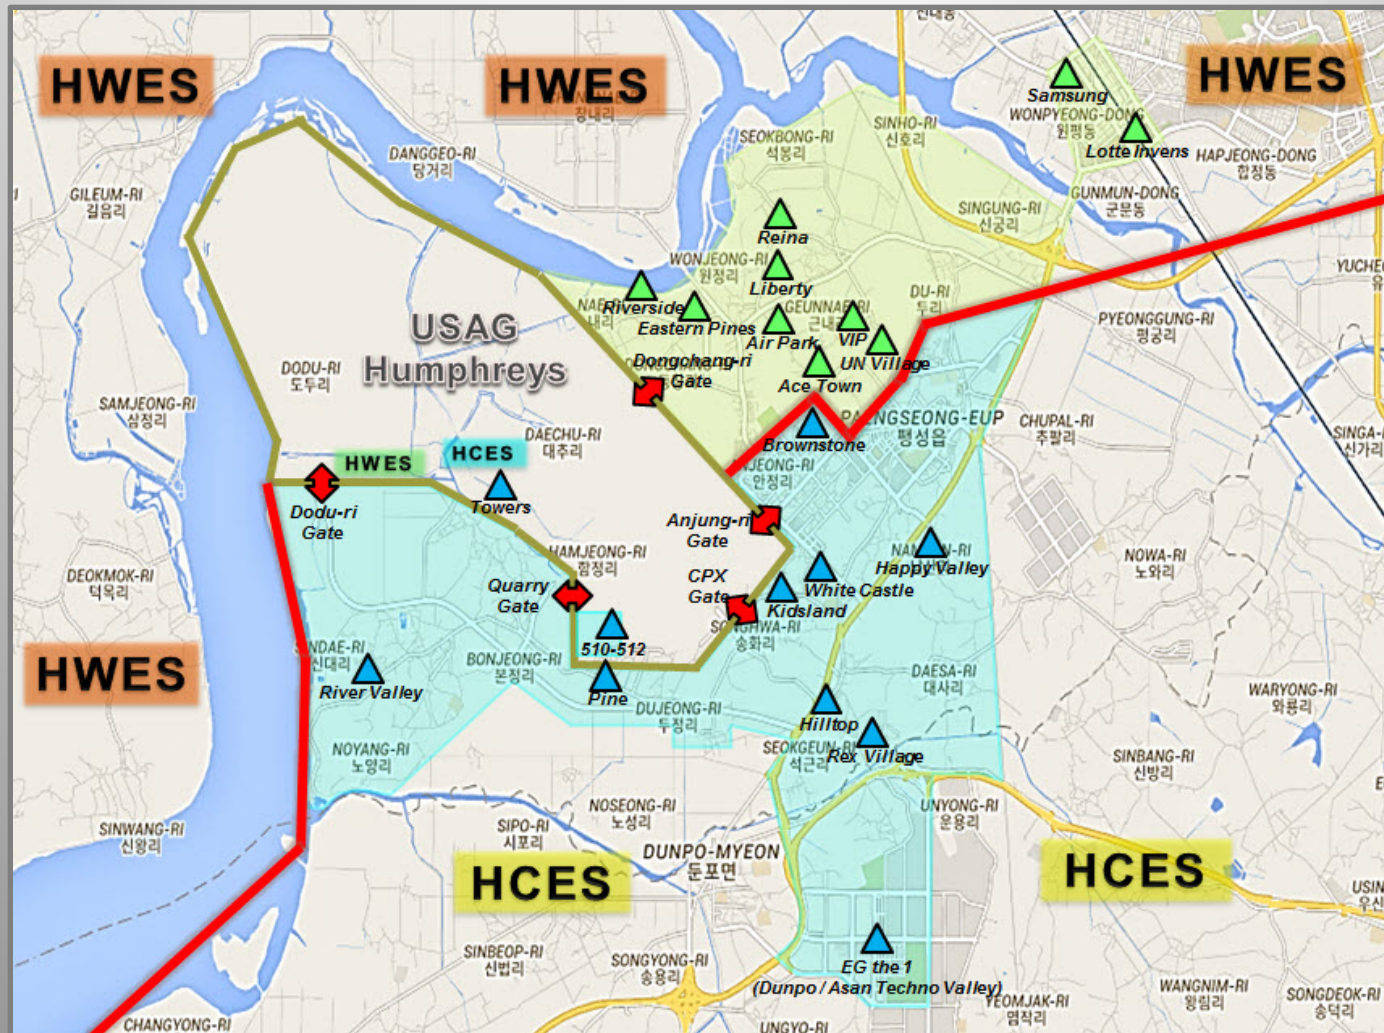

Elementary School Attendance Boundary

School Year 2018 – 2019

dodea
PACIFIC
WEST

02/05/2018

Current Attendance Zones

SY18-19 Attendance Zones

SY18-19 Attendance Zones

Discussion / Q & A